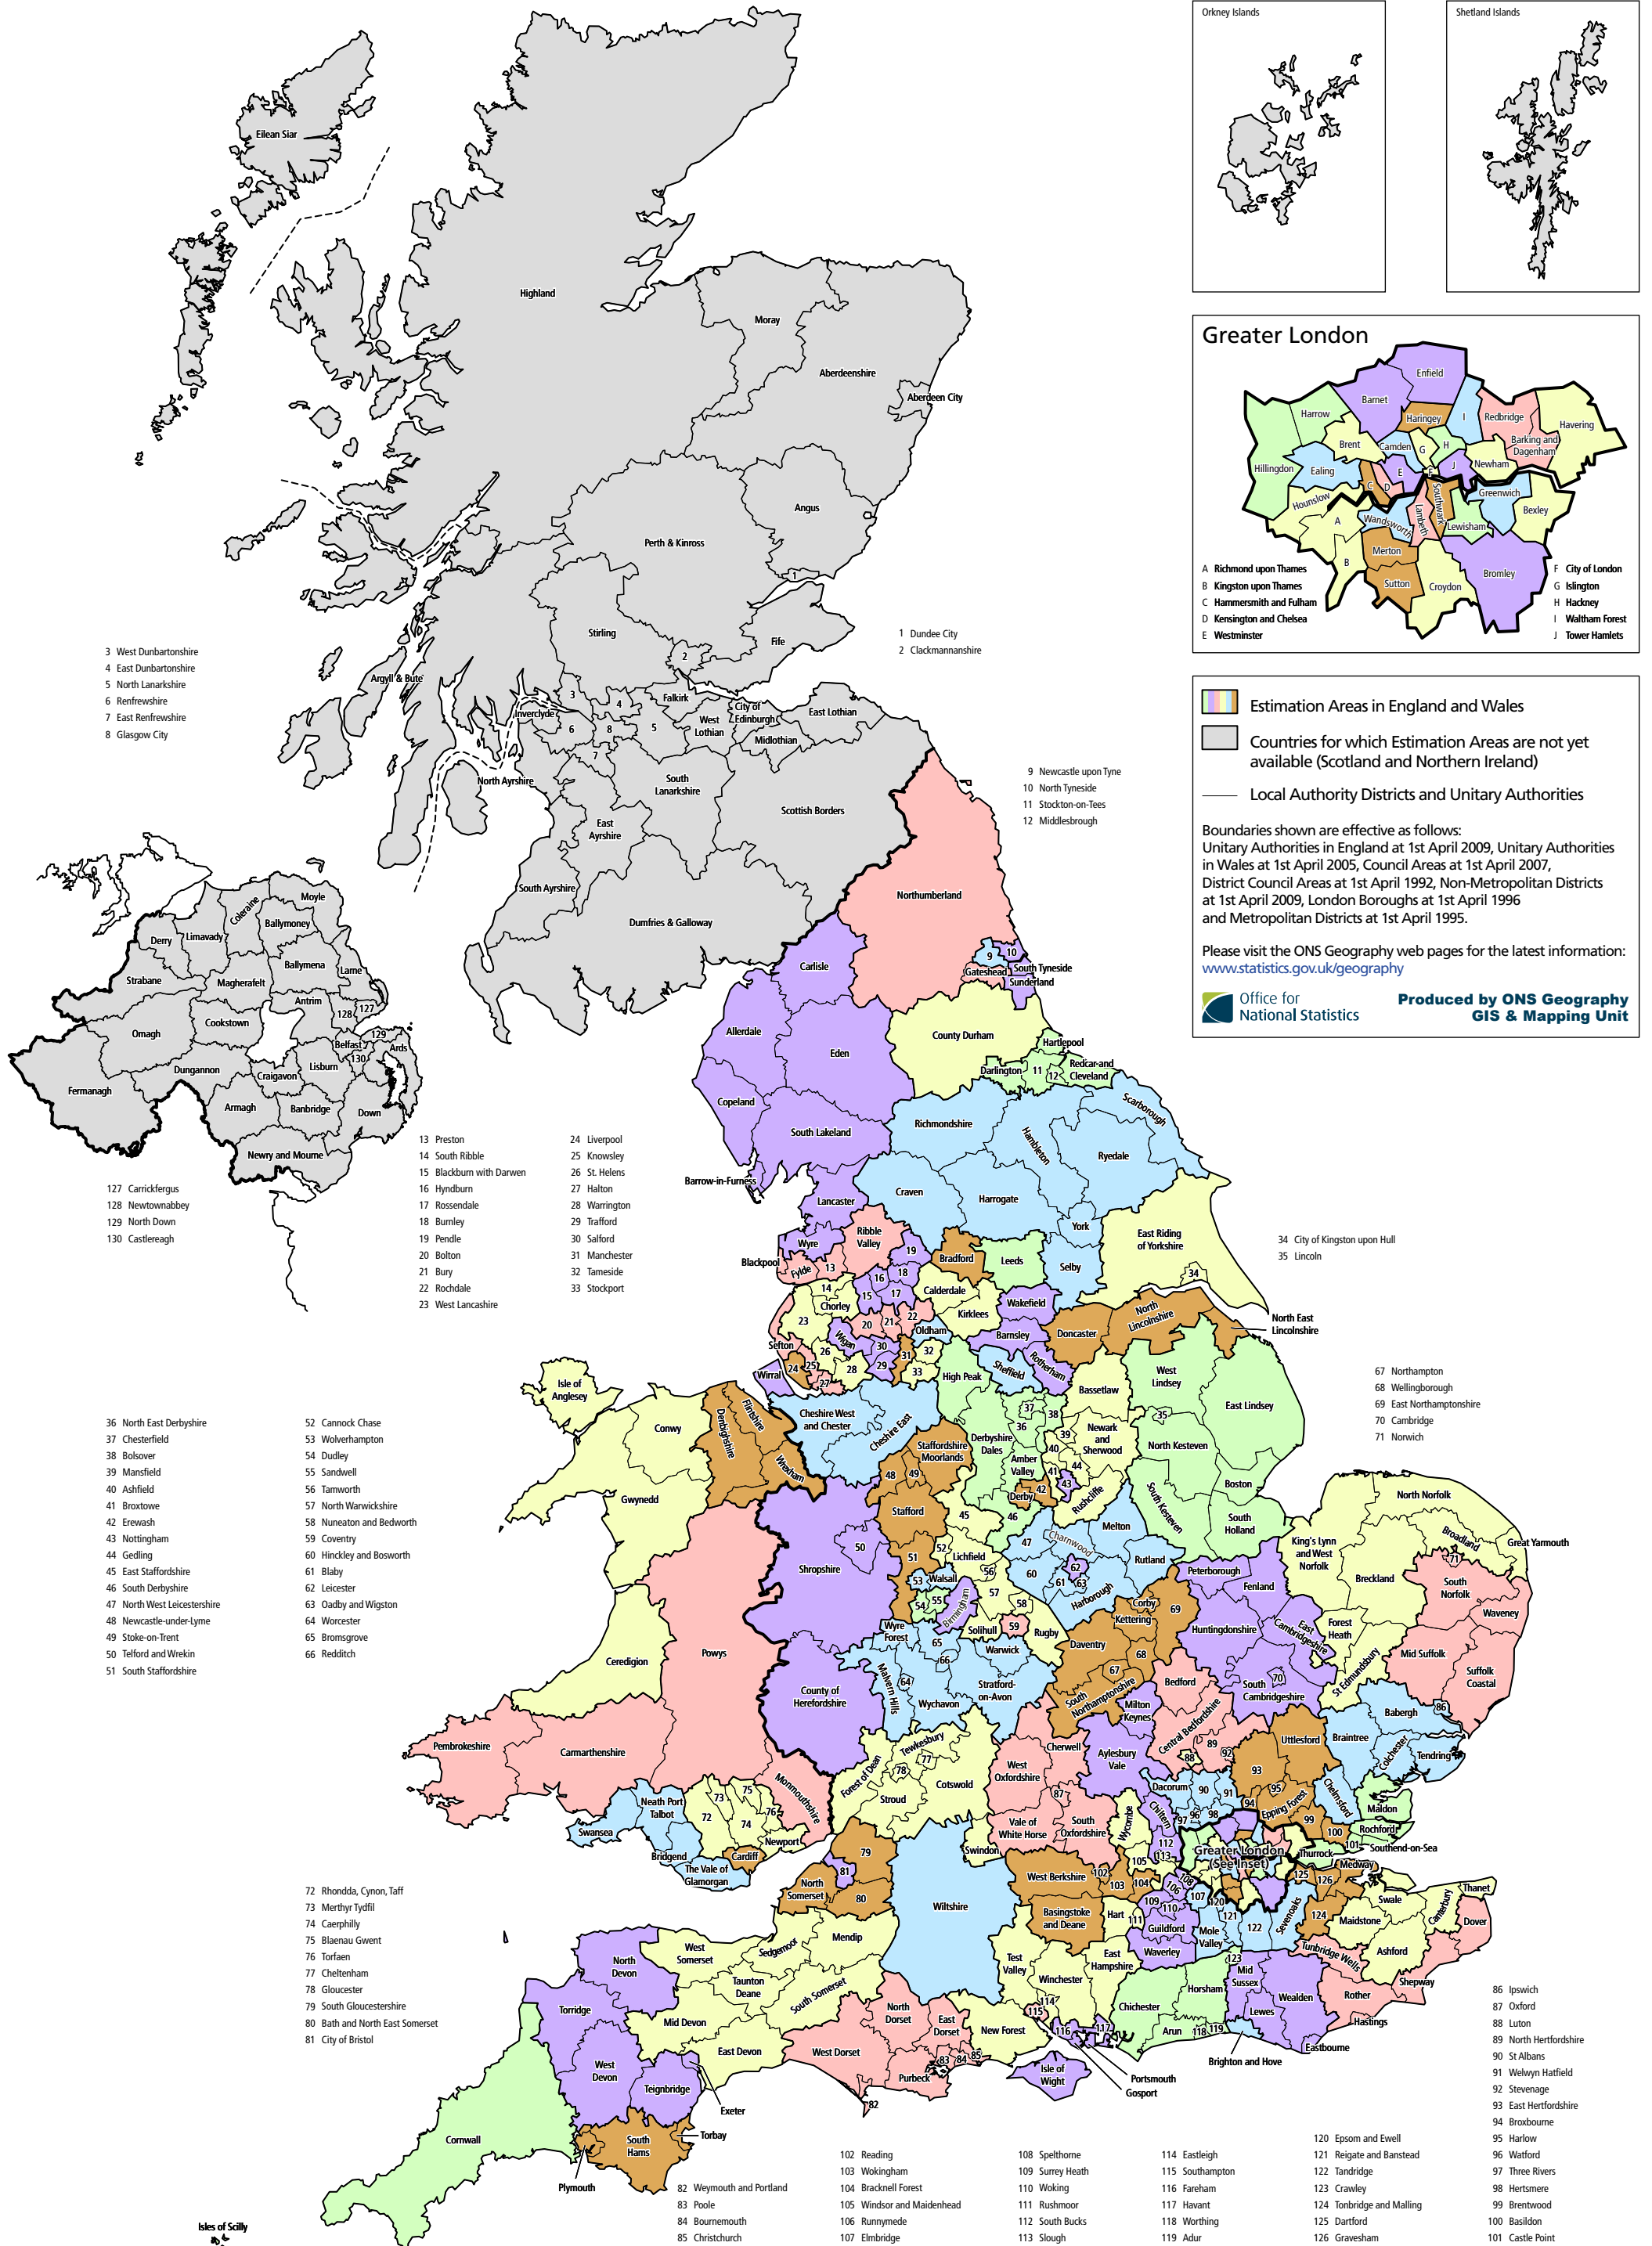

United Kingdom: Estimation Areas,¹ Local Authority Districts and Unitary Authorities,² 2010

1 Estimation Areas are not yet available in Scotland and Northern Ireland. These will be added to the map at a later date.
 2 Council Areas in Scotland and District Council Areas in Northern Ireland are equivalent to Unitary Authorities in England and Wales.